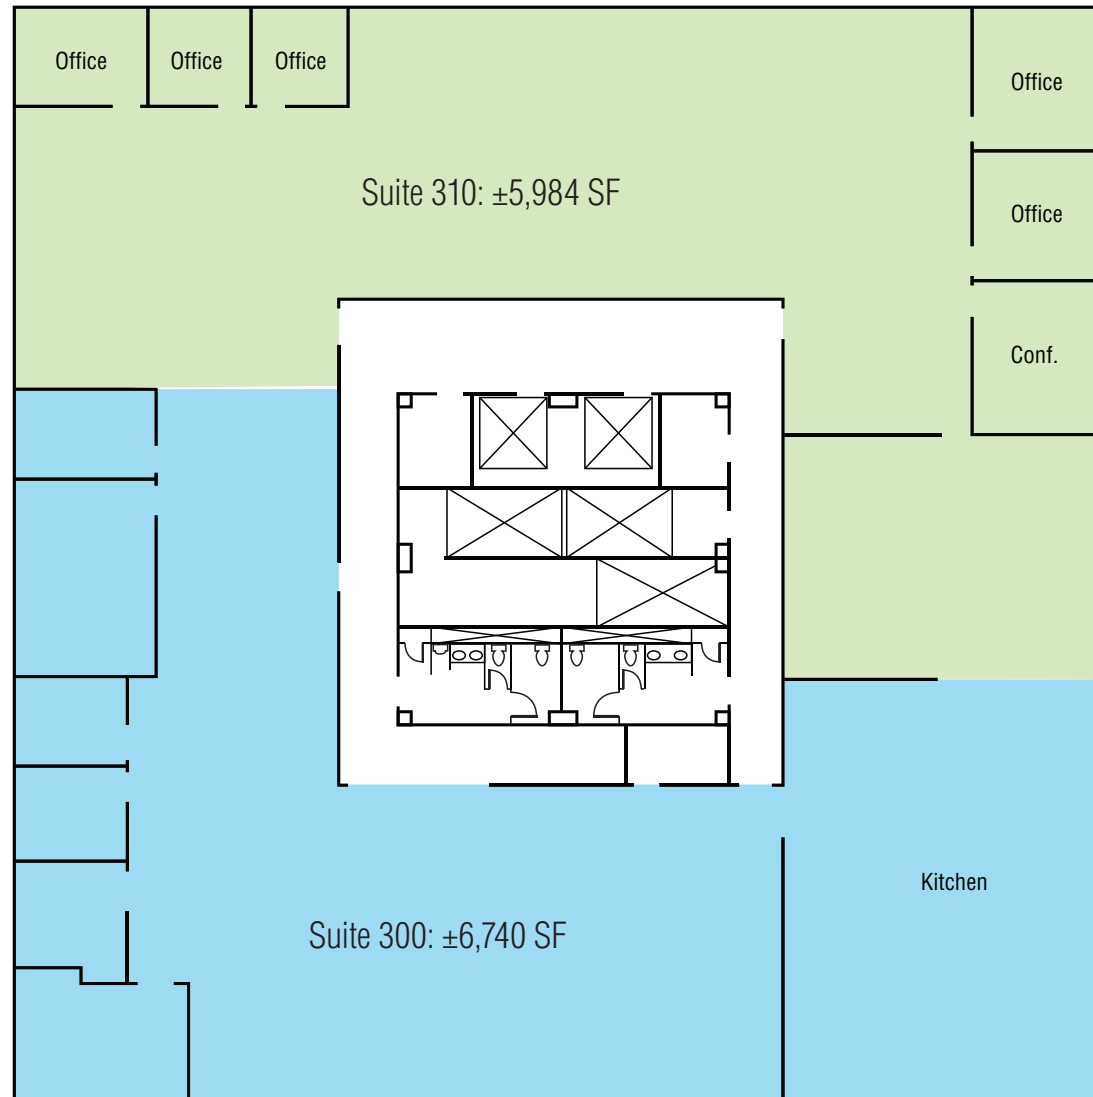

## PROJECT HIGHLIGHTS

- Suite 300: ±12,724 SF - Divisible to ±5,984 SF & ±6,740 SF
- California Avenue Location
- Open Floorplan - Ideal Tech Office Layout
- Large All Hands Kitchen Area
- Walking Distance to Caltrain and California Avenue Amenities
- Approximately 38 Parking Spaces in Parking Lot Across the Street
- LED: August 31, 2022

## Floor Plan

Total SF: ±12,724 SF  
Suite 300: ±6,740 SF  
Suite 310: ±5,984 SF